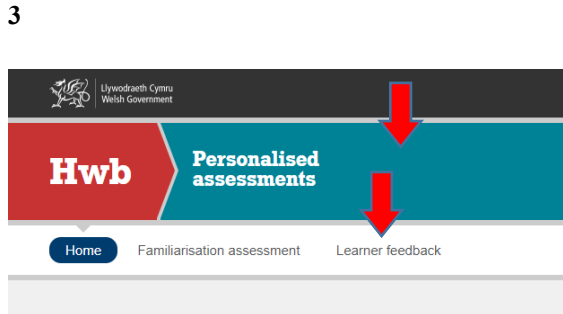

Feedback on the Numeracy Procedural Online Assessment

To access the results of your child(ren)'s National Assessments, each child must log into their [HWB \(www.hwb.gov.wales\)](http://www.hwb.gov.wales) account and follow the steps below (red arrows).